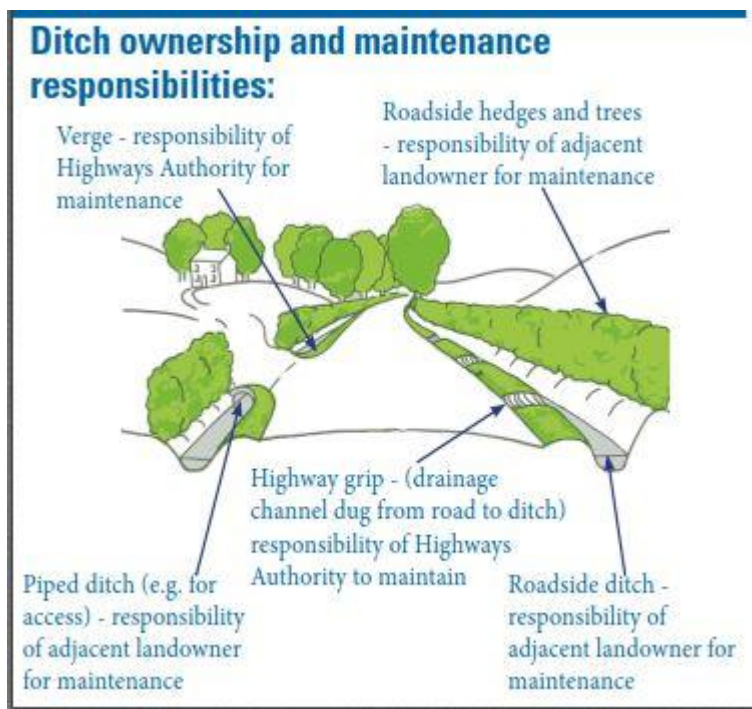

**Ditch ownership and maintenance responsibilities**

You may have seen in the news this week that the Environment Agency and Herefordshire Council are using satellite technology to target sites where soil water run-off is causing big problems for the environment and the county's roads.

Heavy rain in Herefordshire has led to a number of pollution incidents caused by soil running off into rivers and large quantities of mud washing onto the county's roads resulting in hazardous driving conditions.

With more rain forecast the Environment Agency and Herefordshire Council are continuing to target landowners to remind them of their responsibilities.

Any dangerous road conditions should be reported on 01432 261800 (*This number is available 24 hours a day*)