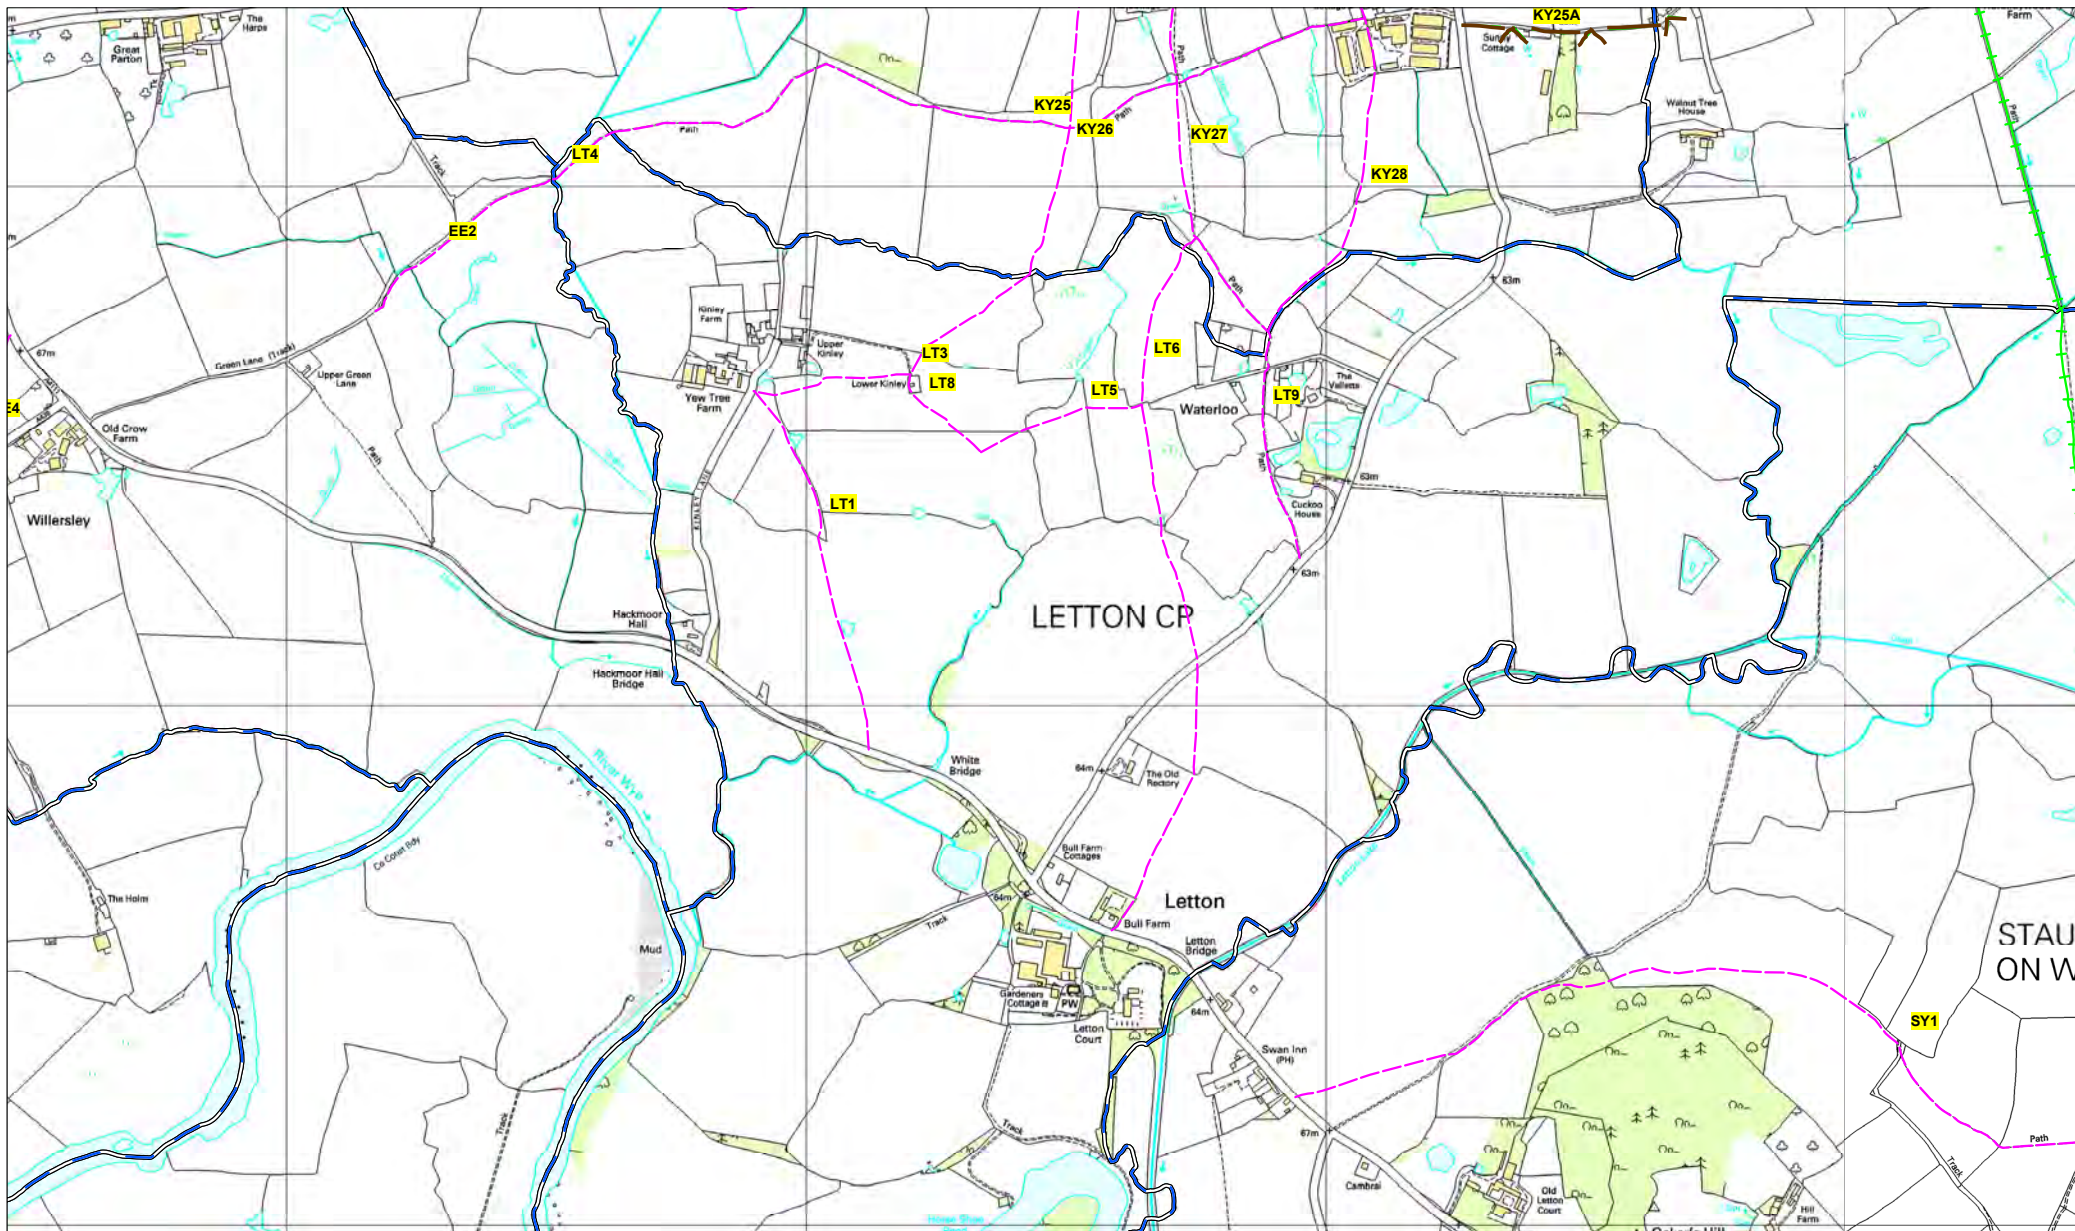

PARISH OF LETTON

NOT TO SCALE

PUBLIC FOOTPATH	
PUBLIC BRIDLEWAY	
RESTRICTED BYWAY	
BYWAY OPEN TO ALL TRAFFIC	
PARISH BOUNDARY	

Herefordshire Council
Public Rights of Way
PO Box 41
Leominster
HR6 0ZA
Tel.: (01432) 260000
Fax.: (01432) 260579